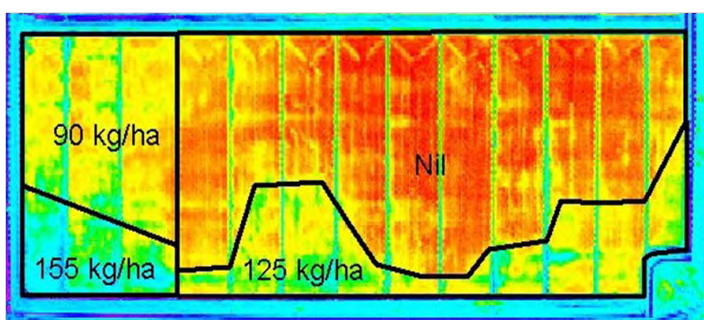

### AgroView Crop Imaging Service

The AgroView crop imaging service is based on imagery from a range of satellites and advanced processing techniques that provide quantitative information on in-season crop growth status, variability and yield potential before it is visible to the human eye.

Growers and consultants are able to target in-season crop assessment, soil sampling or tissue analysis at specific growth stages, allowing nitrogen application to be delayed until the seasonal outlook and yield potential is better defined.